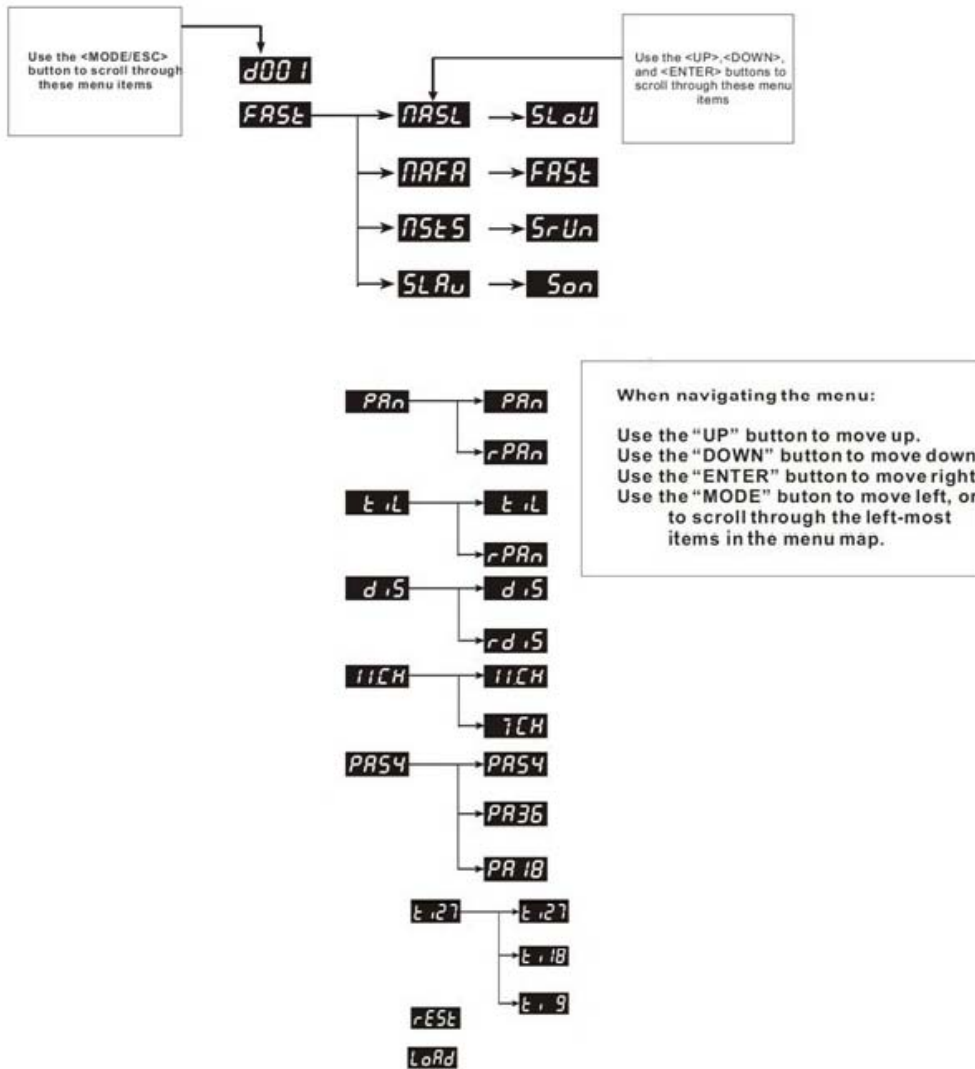

Display Control Instruction

LED MOVING HEAD

MODEL: WKY-L30

Wecan Technology and Lighting Co., Ltd

www.wecanlight.com

Model: WKY-L30

Channel: 7/11 DMX

Lamp: 1pc*30w LED White

Power: 100-220v,50-60hz, 80w

Color: 6+white+rainbow effect

Gobo: 6gobo+white+rainbow effect

Pan: 540°8bit/16bit adjustable, Electronic correction

Titl: 270°8bit/16bit adjustable, Electronic correction.

Size: 345*340*435mm

N.W: 3.2KG G.W: 4KG

DMX channell Values (11 channel)

Channel	DMX values	Functions
1 Pan	0-255	0-540°
2 Tilt	0-255	0-270°
3 Pan 16 Bit	0-255	16bit adjustable
4 Tilt 16 Bit	0-255	16bit adjustable
5 Pan/Tilt Speed	0-255	From fast to slow
6 Strobe	0-3	off
	4-7	open
	8-215	Strobe efect from fast to slow
	216-255	open
7 Dimming	0-255	From dark to light
8 Palette	0-7	White
	8-13	Rose
	14-19	Orange
	20-25	Green
	26-31	Pink
	32-37	cyanine
	38-43	Yellow
	44-54	White-Rose
	55-65	Rose-Orange
	66-76	Orange-green
	77-87	Green pink
	88-98	Pink-blue
	99-109	Blue-yellow
	110-120	Yellow-white
9 Gobo Wheel	121-191	Forwardrainbow From slow to fast
	192-255	Revise rainbow From slow to fast
	0-8	no
	8-13	Gobo 1
	14-29	Gobo 2
	20-25	Gobo 3
	26-31	Gobo 4
	32-37	Gobo 5
	38-43	Gobo 6
	44-55	Gobo 1 shake effect
56-67	Gobo 2 shake effect	
68-79	Gobo 3 shake effect	
80-91	Gobo 4 shake effect	
92-103	Gobo5 shake effect	
104-115	Gobo 6 shake effect	
10 Auto focs	116-193	Forward rainbow From slow to fast
	194-255	Revise rainbow From slow to fast
	0-255	Auto focs